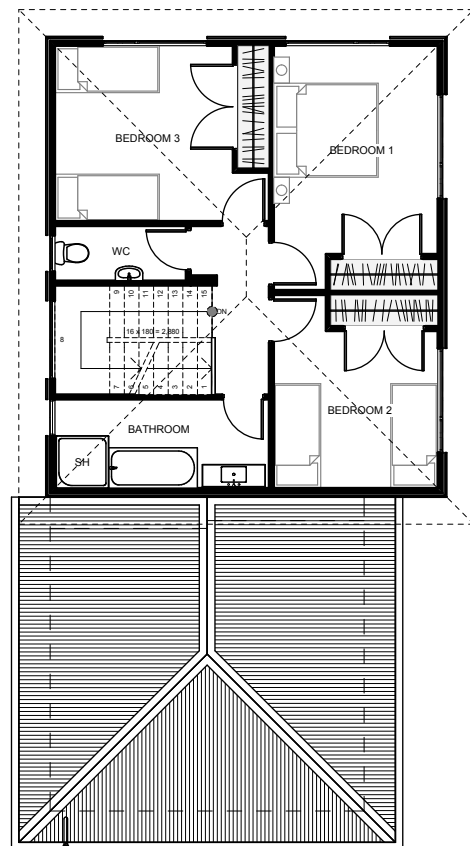

Orlando

The 'Orlando', a great New Zealand two story home with large opening living doors gives this home the perfect alfresco living for those nice summer days. Inside, the dining, living & kitchen are open plan with internal garage access, laundry & a generously sized powder room for guests and those downstairs. Upstairs, 3 bedrooms with great views & large double wardrobes, a bathroom & a separate toilet make this a home fit for any New Zealand family.

Floor Area: 172m²

 2
  3
  1
  7.5m
  14.7m

Contact us:
Phone: 0800 500 564
Mobile: 03 303 9830
Email: josephbuilders@xtra.co.nz
www.josephbuilders.co.nz

Joseph Builders Ltd
Canterbury