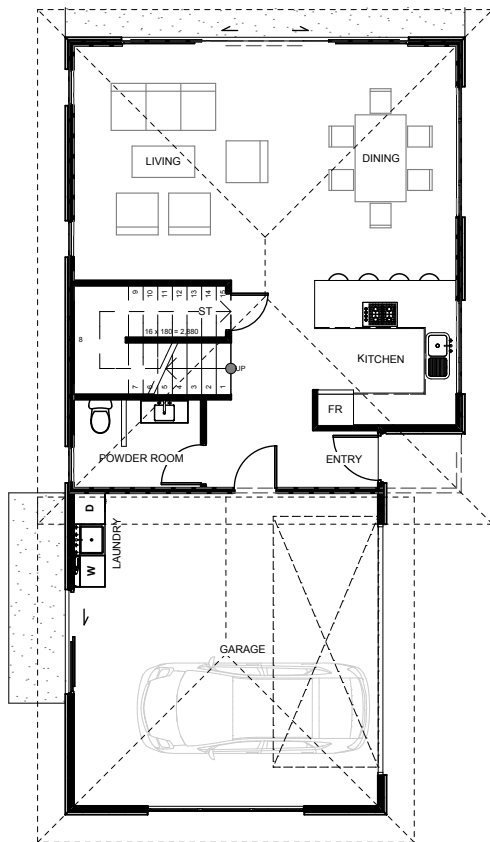

Orlando

The 'Orlando', a great New Zealand two story home with large opening living doors gives this home the perfect alfresco living for those nice summer days. Inside, the dining, living & kitchen are open plan with internal garage access, laundry & a generously sized powder room for guests and those downstairs. Upstairs, 3 bedrooms with great views & large double wardrobes, a bathroom & a separate toilet make this a home fit for any New Zealand family.

Floor Area: 172m²

 2
  3
  1
  7.5m
  14.7m

Contact us:
Phone: 0800 500 564
Mobile: 03 303 9830
Email: josephbuilders@xtra.co.nz
www.josephbuilders.co.nz

Joseph Builders Ltd
Canterbury