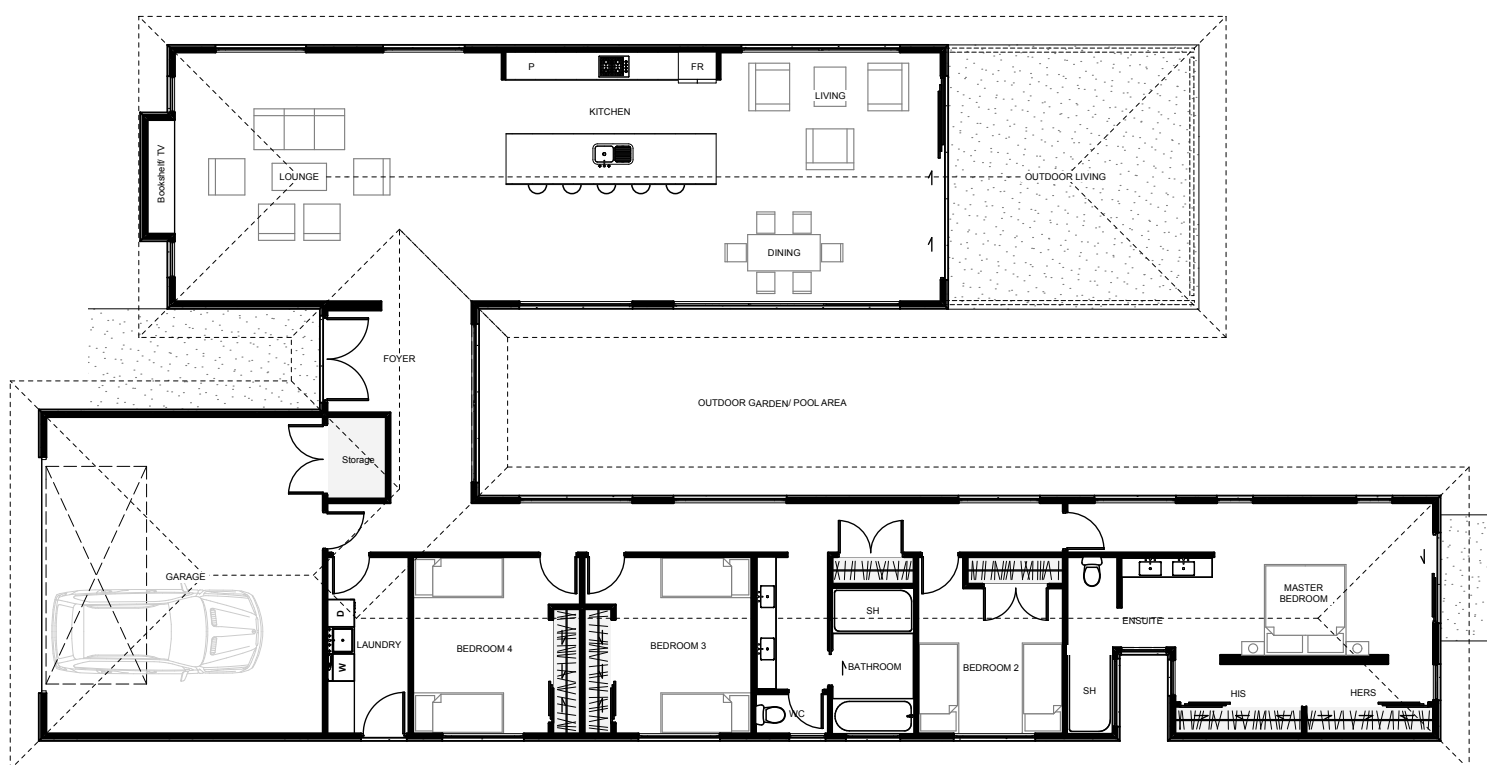

# Montana

The 'Montana' is a cleverly designed 4 bedroom 'H' shaped home which separates living from bedrooms into two distinctive wings. An opening between the two wings gives plenty of space to create either a natural garden outlook or a lap pool configuration. The master bedroom is generous in size and flows nicely from the bed, through a reverse wardrobe layout to an open designed ensuite. The main living, large in size, flows seamlessly between living, kitchen, dining & outdoor living, which has great roof cover for enjoyable entertainment no matter what the weather.

Floor Area: 240m<sup>2</sup>

 2  
  4  
  2  
  30.8m  
  15.0m

**Contact us:**  
 Phone: 0800 500 564  
 Mobile: 03 303 9830  
 Email: josephbuilders@xtra.co.nz  
[www.josephbuilders.co.nz](http://www.josephbuilders.co.nz)