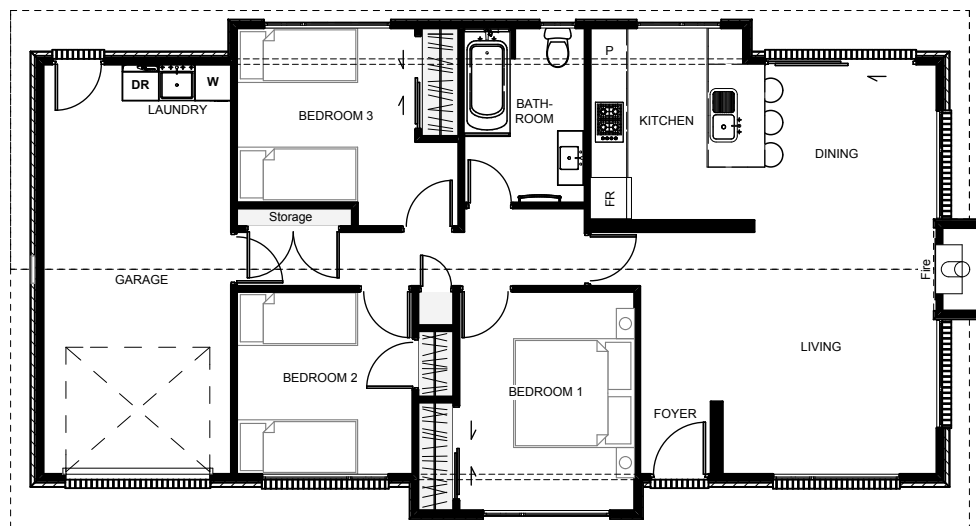

Miramar

The 'Miramar' is a simple yet modern looking home designed to be fun with both the layout & aesthetics. The roof allows for either a pitched or flat ceiling in the dining/ living room with a centred fireplace positioned to disperse heat evenly throughout the main living and down the hallway to the bedrooms. Increasing the garage into a double is an easy upgrade with this home while not disadvantaging any other aspect of the design, layout or internal garage access.

Floor Area: 112m²

 1  3  1  15.7m  8.2m

Contact us:

Phone: 0800 500 564

Mobile: 03 303 9830

Email: josephbuilders@xtra.co.nz

www.josephbuilders.co.nz

Joseph Builders Ltd
Canterbury