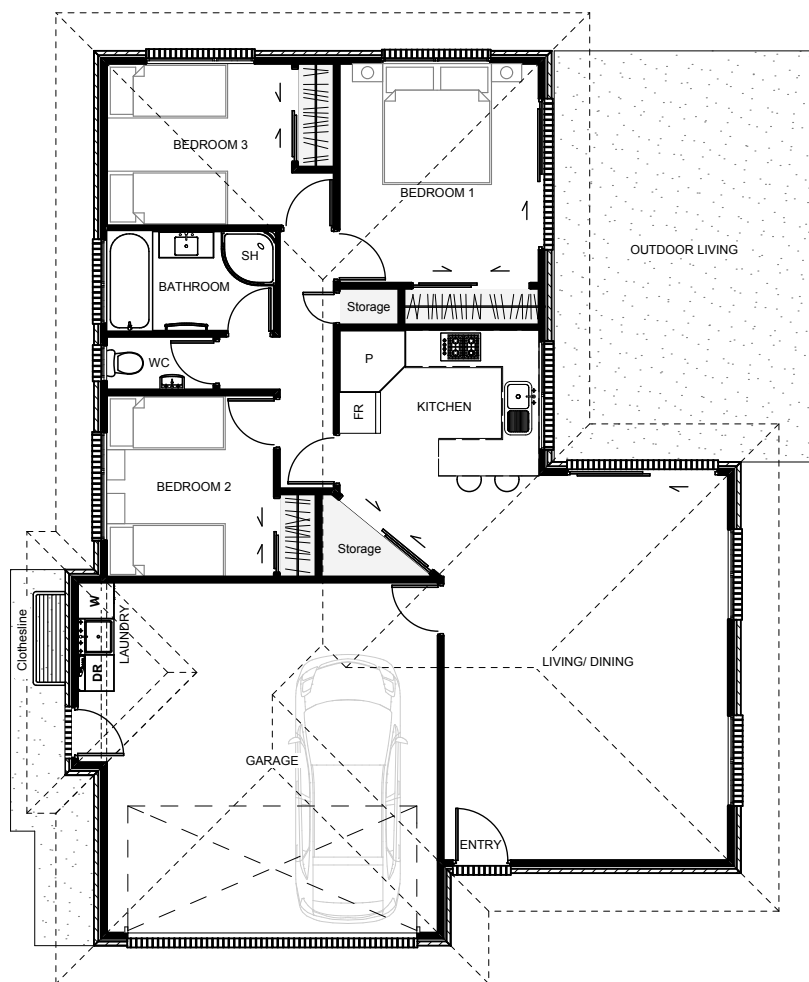

# Madison

The 'Madison' is a traditional brick home with a hip & valley roofline making this an affordable option for building. This home's layout is designed for the typical section shape & size with private entertainment, (opposite side from garage), and a great open plan living area.

Floor Area: 127m<sup>2</sup>

 2
  3
  1
  10.9m
  14.6m

**Contact us:**  
**Phone:** 0800 500 564  
**Mobile:** 03 303 9830  
**Email:** josephbuilders@xtra.co.nz  
**www.josephbuilders.co.nz**

**Joseph Builders Ltd**  
*Canterbury*