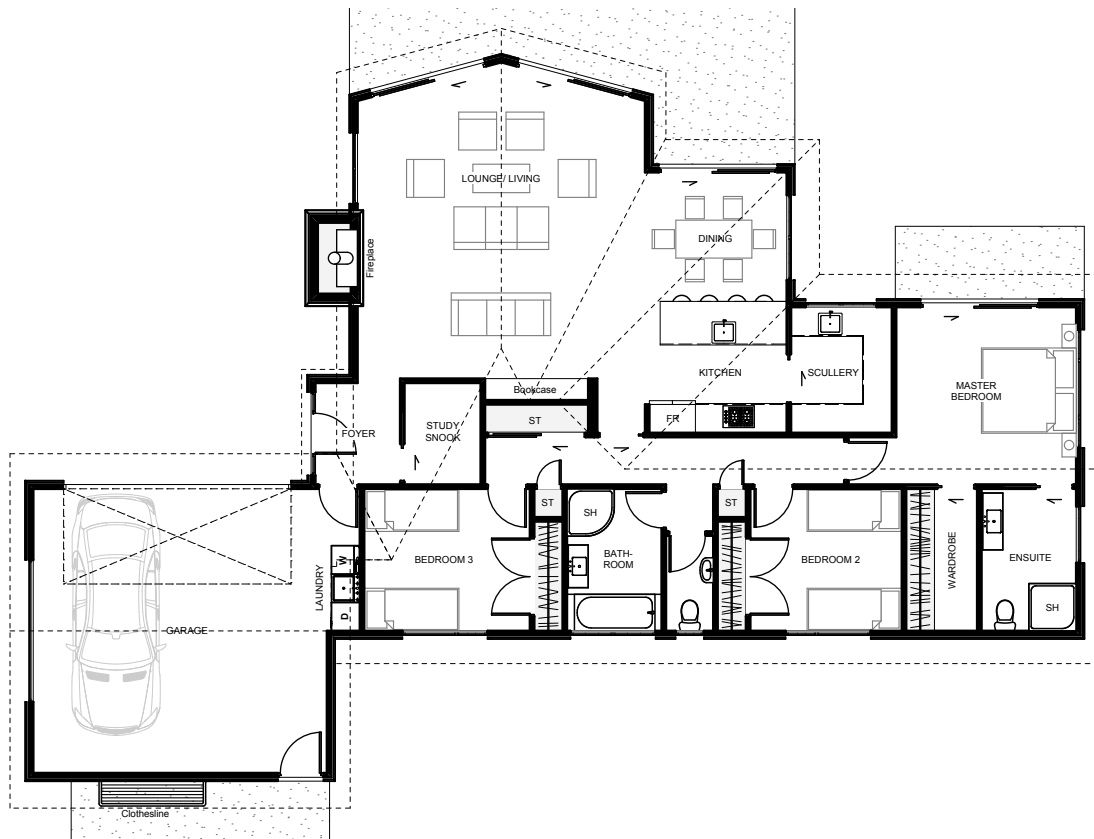

Lancaster

The 'Lancaster' is a timeless style and makes a real statement with its steeply pitched roof and cladding finishes. The main living room sports a high pitched ceiling & makes the space feel large & grand. All north facing walls have large sliding doors which open up the whole home to great outdoor living opportunities. The kitchen includes a scullery so any mess can quickly be shut out of sight with the ingenious wide sliding door. Extras included with this home are the study snook, large storage capacity, an ensuite & walk-in wardrobe.

Floor Area: 190m²

 2
  3
  2
  22.2m
  15.1m

Contact us:

Phone: 0800 500 564

Mobile: 03 303 9830

Email: josephbuilders@xtra.co.nz

www.josephbuilders.co.nz

Joseph Builders Ltd
Canterbury