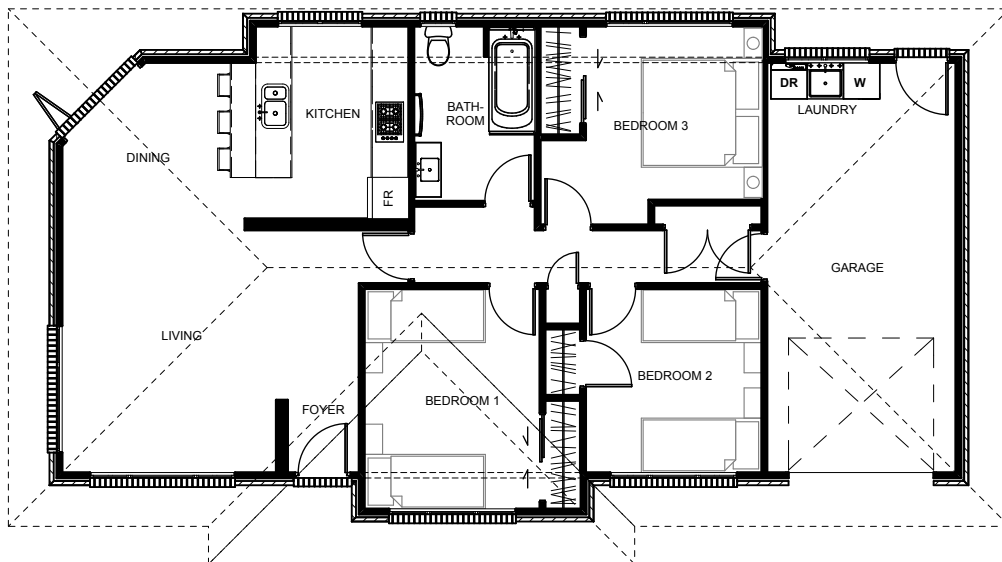

# Denton

The 'Denton' is a traditional brick home which is compact & simple in form with all necessities needed for today's living standards. The kitchen, dining & living flow seamlessly throughout the main living space and out onto the outdoor living which gives cover from the cantilevered roof corner. Internal garage access and plenty of storage cupboards makes this a smart build for anyone.

Floor Area: 110m<sup>2</sup>

 1  3  1  15.0m  8.2m

Contact us:

Phone: 0800 500 564

Mobile: 03 303 9830

Email: [josephbuilders@xtra.co.nz](mailto:josephbuilders@xtra.co.nz)

[www.josephbuilders.co.nz](http://www.josephbuilders.co.nz)