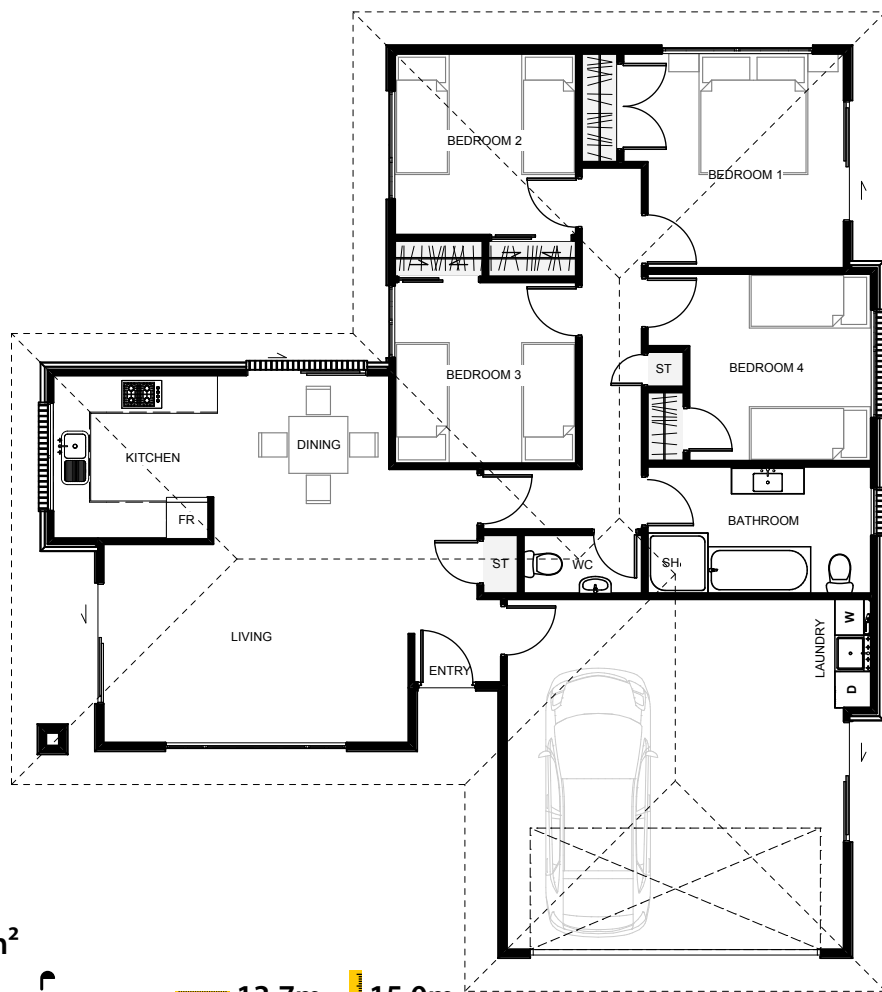

# Chandler

The 'Chandler' comes with both a modern appeal & interesting layout while having the form & function of a traditional home. Two cladding types with this home is easily done & with the exterior wall layout, a perfect balance between the two finishes can be achieved. This home also comes with an extra toilet which is useful for guests or when the bathroom is in use.

Floor Area: 142m<sup>2</sup>

 2    4    1    13.7m    15.0m

Contact us:

Phone: 0800 500 564

Mobile: 03 303 9830

Email: josephbuilders@xtra.co.nz

[www.josephbuilders.co.nz](http://www.josephbuilders.co.nz)

**Joseph Builders Ltd**  
*Canterbury*