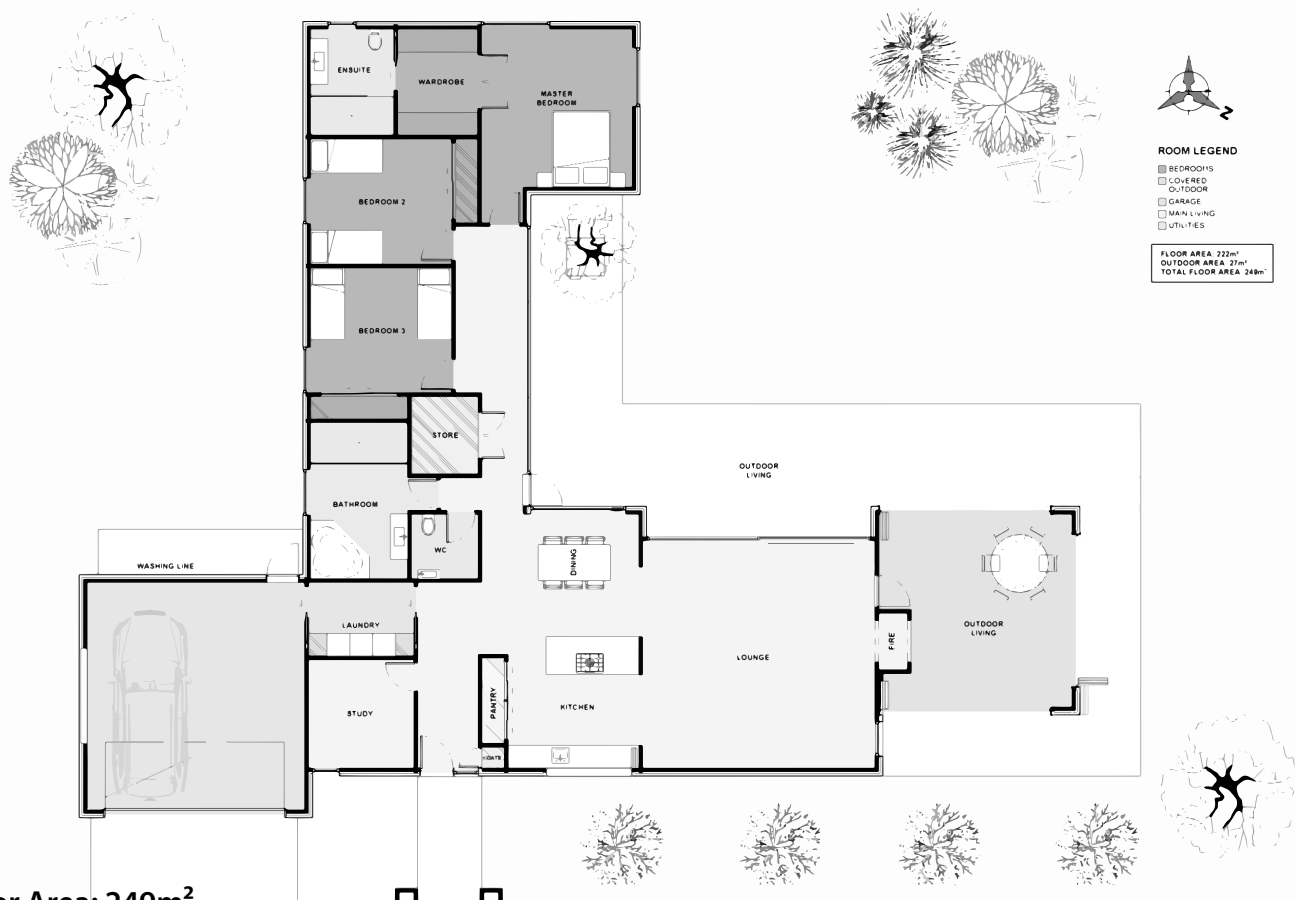

Seedon

The 'Seedon' is a modern home under a traditional roof-line. The living and bedrooms are shaped to make private northern lawn area and outlook. 2 Lounges, one indoor and one indoor/ outdoor. In winter, this room can be completely shut off from the harsh elements with a back to back fireplace. In summer the exterior walls, (bifold doors), open right up and fold back transforming this room into a covered outdoor living area.

ROOM LEGEND

- BEDROOMS
- COVERED OUTDOOR
- GARAGE
- BATH LIVING
- UTILITIES

FLOOR AREA 229m²
 OUTDOOR AREA 27m²
 TOTAL FLOOR AREA 249m²

Floor Area: 249m²

 2
  3
  2
  23.3m
  26.1m

Contact us:
 Phone: 0800 500 564
 Mobile: 027 436 7988
 Email: josephbuilders@xtra.co.nz
 www.josephbuilders.co.nz