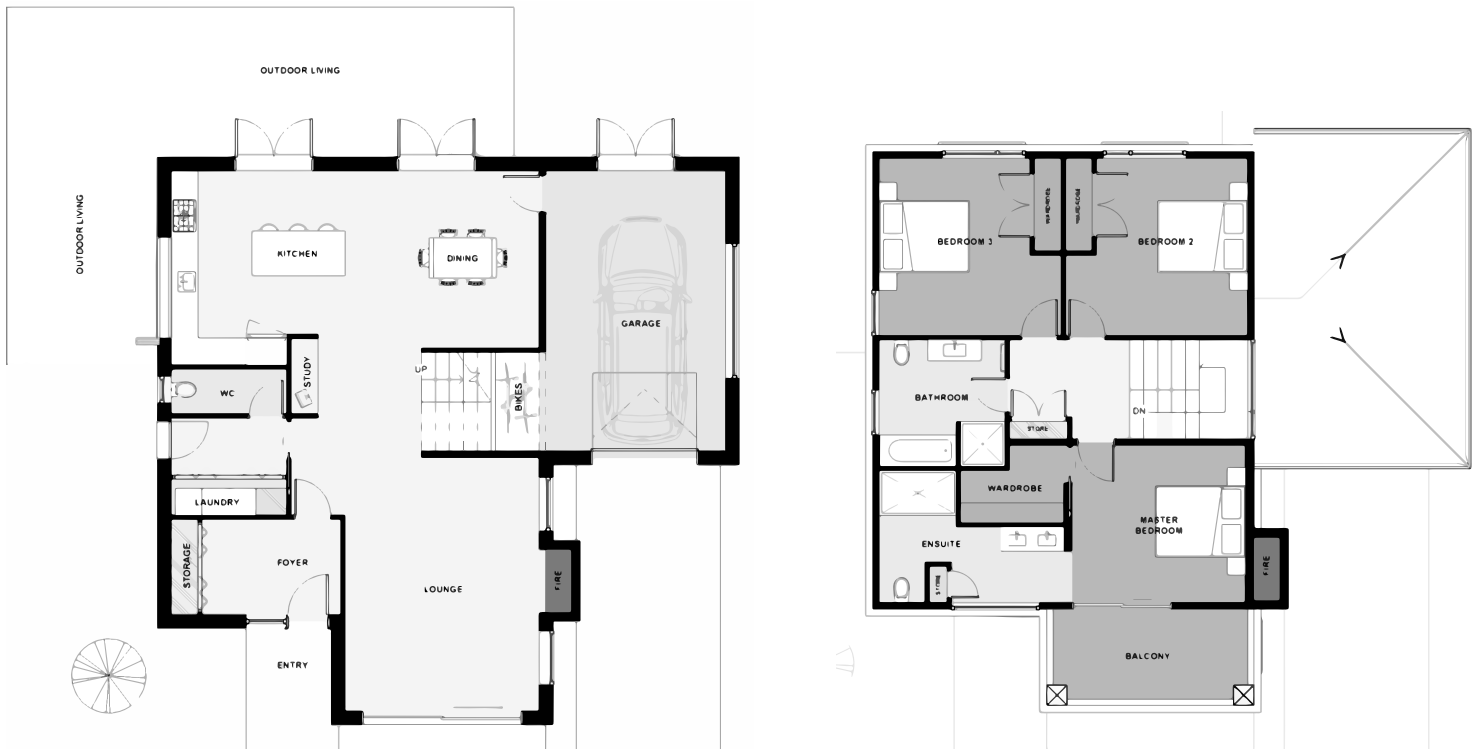

Leeston

The 'Leeston' is a great townhouse, perfect for those with a relatively small section. All bedrooms accommodate the second level leaving the ground level for living and entertainment. The single garage has french doors and window allowing this space to have multiple uses. Shown above, the 'Leeston' is clad in weatherboards and plaster but can be finished in a single cladding type or mixed and matched to whatever makes you a proud 'Leeston' owner.

Floor Area: 219m²

 1
  3
  2
  12.9m
  12.6m

Contact us:
Phone: 0800 500 564
Mobile: 027 436 7988
Email: josephbuilders@xtra.co.nz
www.josephbuilders.co.nz

Joseph Builders Ltd
Canterbury