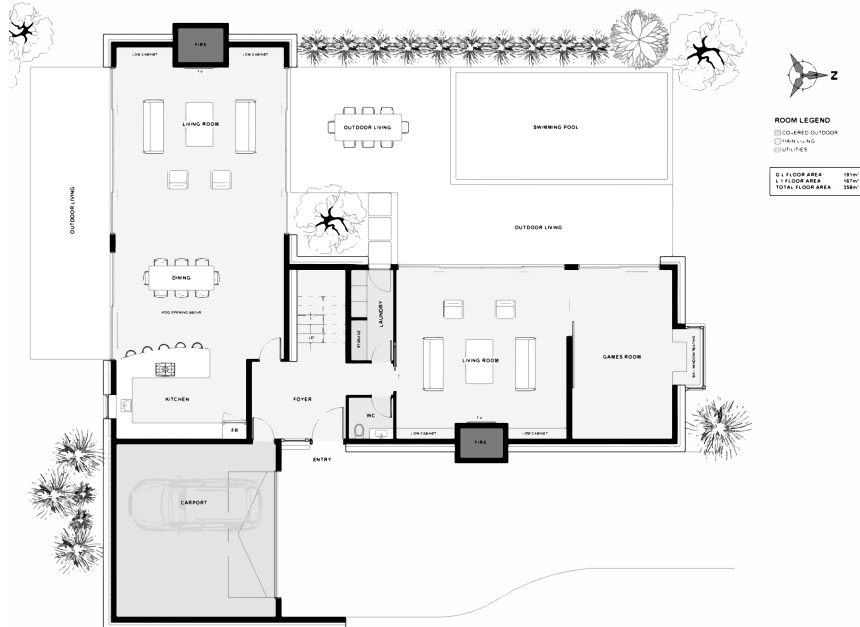

# Brighton

The 'Brighton' is a modernised English manor with luxury sized proportions. Above, the 'Brighton' is finished in orange bricks with a bagged finish, (thin layer of cement render). Fixed wooden louvres bring this home to present day status and increased privacy for the second floor. All living is situated on the ground level while all 4 large bedrooms plus the study are upstairs. Above the dining is a double height ceiling which is overlooked by the open study and walkway which leads you to your large master bedroom.

Floor Area: 358m<sup>2</sup>

 2
  4
  2
  16.5m
  22.4m

**Contact us:**  
**Phone:** 0800 500 564  
**Mobile:** 03 303 9830  
**Email:** josephbuilders@xtra.co.nz  
**www.josephbuilders.co.nz**

**Joseph Builders Ltd**  
Canterbury